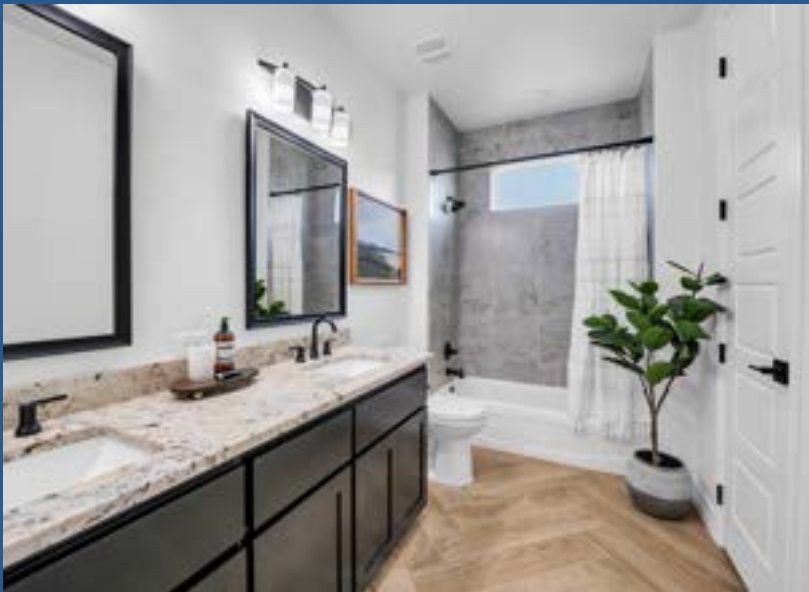

Rosenthal Estates

STARTING IN THE $390s

Close to the Waco Regional Airport, Killeen Municipal, and within easy reach of major highways, Rosenthal offers the perfect balance of tranquility and accessibility. Rosenthal Estates is an idyllic retreat from the hustle and bustle of the city while providing easy access to the amenities you desire.

Experience a lifestyle of convenience and leisure with an array of local amenities right at your doorstep. From scenic parks and nature trails to charming boutiques and restaurants, Lorena has everything you need for a fulfilling life. Spend your weekends exploring the great outdoors, enjoying community events, or simply unwinding in the comfort of your beautiful new home.

At Rosenthal Estates, your dream of homeownership becomes a reality. Come home to a community where every detail is designed with your comfort and happiness in mind.