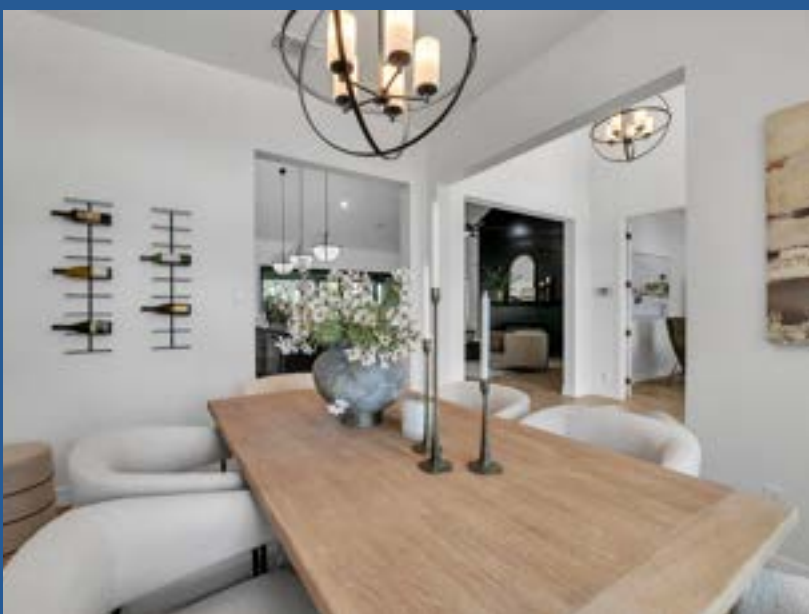

Rosenthal Estates

STARTING IN THE $390s

Close to the Waco Regional Airport, Killeen Municipal, and within easy reach of major highways, Rosenthal offers the perfect balance of tranquility and accessibility. Rosenthal Estates is an idyllic retreat from the hustle and bustle of the city while providing easy access to the amenities you desire.

Experience a lifestyle of convenience and leisure with an array of local amenities right at your doorstep. From scenic parks and nature trails to charming boutiques and restaurants, Lorena has everything you need for a fulfilling life. Spend your weekends exploring the great outdoors, enjoying community events, or simply unwinding in the comfort of your beautiful new home.

At Rosenthal Estates, your dream of homeownership becomes a reality. Come home to a community where every detail is designed with your comfort and happiness in mind.